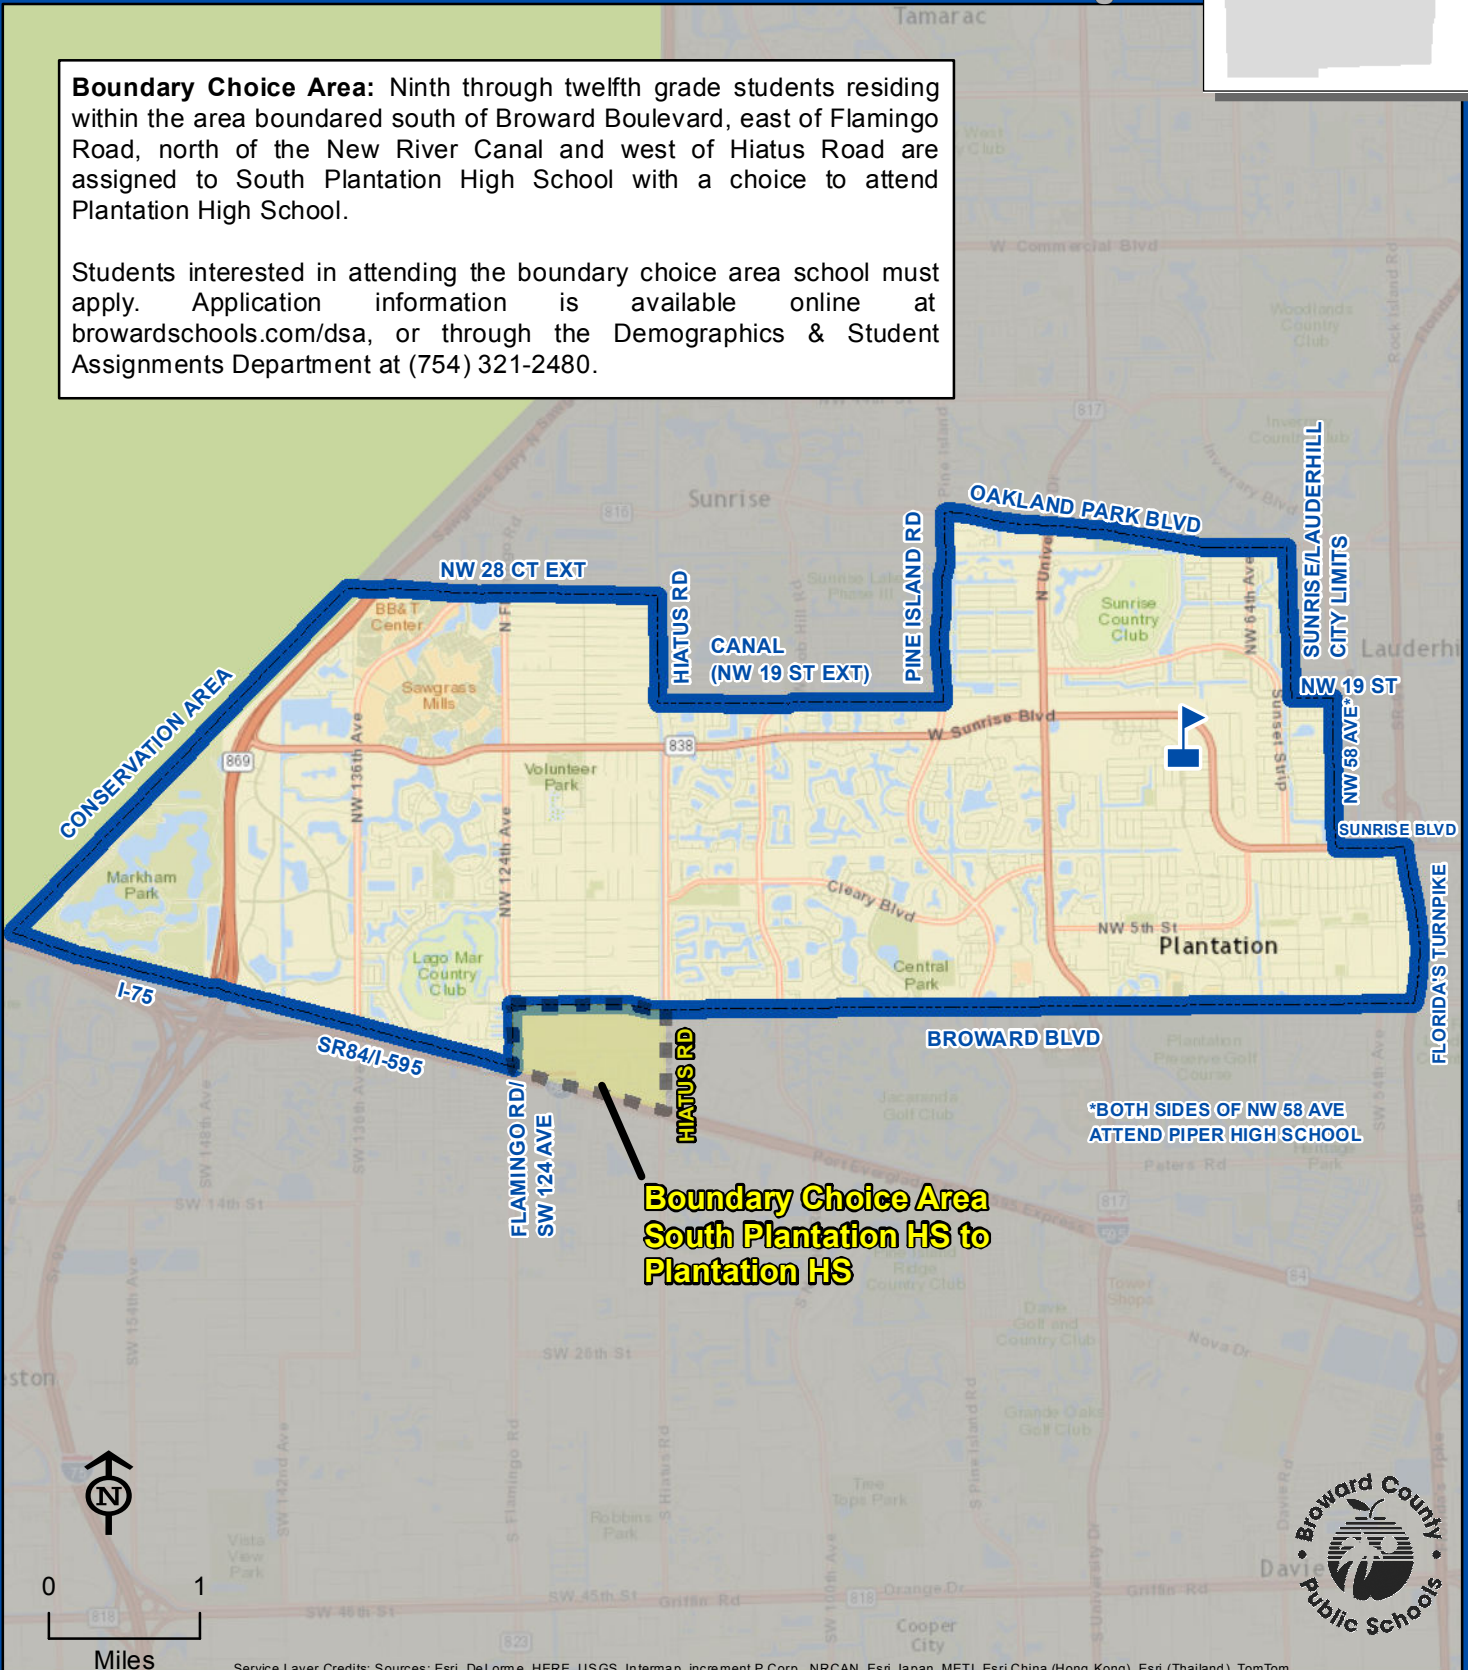

PLANTATION HIGH SCHOOL

6901 NW 16 STREET
PLANTATION, FLORIDA 33313
754-322-1850

Boundary Choice Area
Magnet School
Innovative Program

Boundary Choice Area: Ninth through twelfth grade students residing within the area bounded south of Broward Boulevard, east of Flamingo Road, north of the New River Canal and west of Hiatus Road are assigned to South Plantation High School with a choice to attend Plantation High School.

Students interested in attending the boundary choice area school must apply. Application information is available online at browardschools.com/dsa, or through the Demographics & Student Assignments Department at (754) 321-2480.

PLANTATION

**Boundary Choice Area
South Plantation HS to
Plantation HS**

Service Layer Credits: Sources: Esri, DeLorme, HERE, USGS, Intermap, increment P Corp., NRCAN, Esri Japan, METI, Esri China (Hong Kong), Esri (Thailand), TomTom

THIS MAP IS FOR CONCEPTUAL PURPOSES ONLY AND SHOULD NOT BE USED FOR LEGAL BOUNDARY DETERMINATIONS